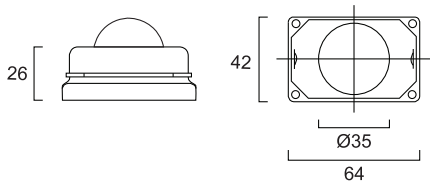

Material	UV Resistant ABS housing
Driver	Remote Driver
Life Time	50,000 hours, L70 @ 25°C
Ambient Temperature	-20°C ~ 50°C
IP Rating	65
CRI	≥ 80
Maximum module per string	16 Modules
Pitch	300mm - 2000mm
Control Options	Monochrome : DMX Colorchange : DMX
Weight (kg)	0.1 kg/pcs

SMF209

Watt (W)	CCT (K)	Beam Angle (°)	Input (V)
3W	2700K (194lm)	110°	24Vdc
	3000K (213lm)		
	4000K (237lm)		
	6500K (255lm)		
	RGB (57lm)		
	RGBW (105lm)		

Accessories

Feeder Cable L = 300 mm

Feeder Cable L = 3000 mm

Extention Cable L= 300 mm

LED MEDIA FACADE